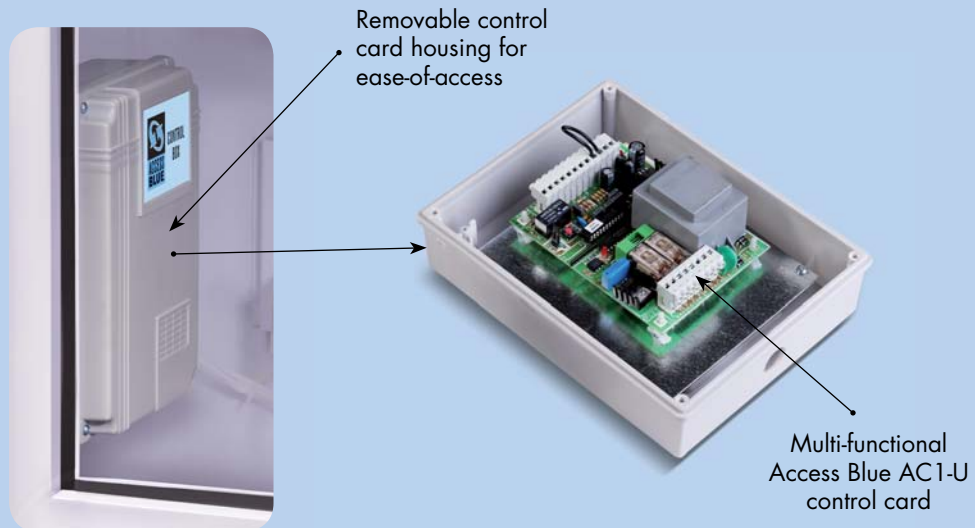

**Introducing the all new
Access Blue traffic barrier**

E.T.
SYSTEMS
SECURITY PRODUCTS SPECIALISTS

take control of your world

Access Blue - Fixed

take control of your world

Access Blue - 180° Jackknife

take control of your world

Access Blue - Barrier Fence

take control of your world

Access Blue traffic barrier features:

Motor assembly

Control card housing

Fully compatible with ET Systems transmitters, receivers and accessories

Fully compatible with the 1, 2, 4 and 6 button ET Blue Plus transmitters featuring the unique Keellog® rolling-code format

Fully compatible with the RX Condo-RC multi-user complex receiver

Fully compatible with the MD-99 loop vehicle detector

take control of your world