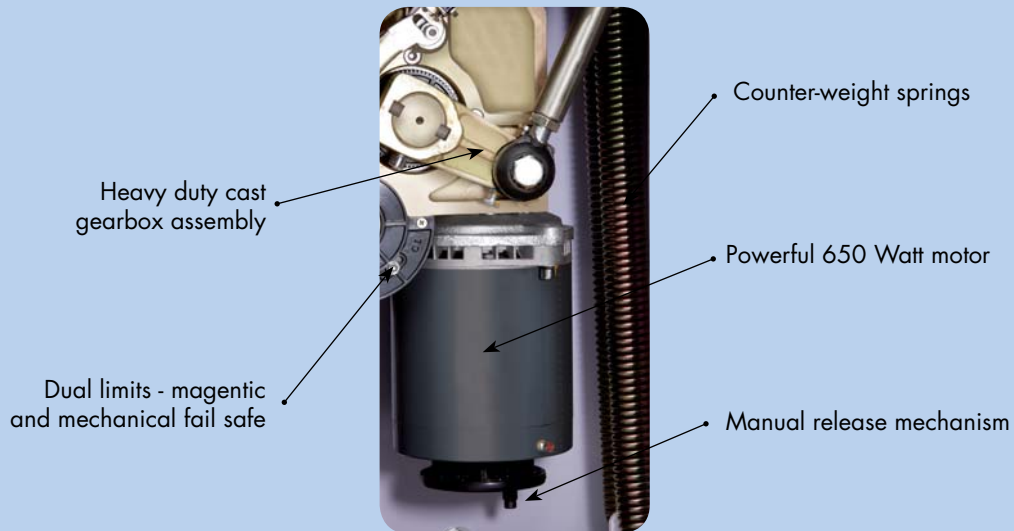

**Introducing the all new
Access Blue traffic barrier**

E.T.
SYSTEMS
SECURITY PRODUCTS SPECIALISTS

take control of your world

Access Blue - Fixed

take control of your world

Access Blue - 180° Jackknife

take control of your world

Access Blue - Barrier Fence

take control of your world

Access Blue traffic barrier features:

Motor assembly

Control card housing

Fully compatible with ET Systems transmitters, receivers and accessories

Fully compatible with the 1, 2, 4 and 6 button ET Blue Plus transmitters featuring the unique Keellog® rolling-code format