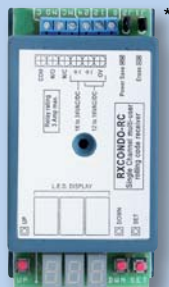

Access Blue - Barrier Fence

take control of your world

Access Blue traffic barrier features:

Motor assembly

Control card housing

Fully compatible with ET Systems transmitters, receivers and accessories

Fully compatible with the 1, 2, 4 and 6 button ET Blue Plus transmitters featuring the unique Keellog® rolling-code format

Fully compatible with the RX Condo-RC multi-user complex receiver

Fully compatible with the MD-99 loop vehicle detector

take control of your world